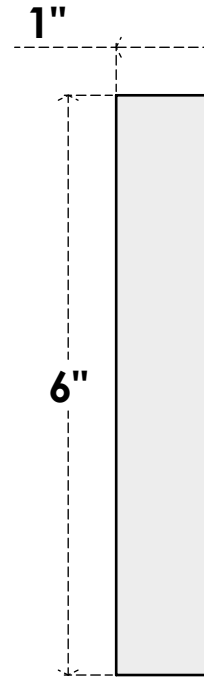

ROSP060X060X100SDG00

6"W X 6"H X 1"P STANDARD SEDGWICK ROSETTE WITH SQUARE EDGE, ARCHITECTURAL GRADE PVC

FRONT

SIDE

EKENA MILLWORK
2300 WEST MAIN ST.
CLARKSVILLE, TX 75426
TOLL FREE: 866-607-0453
WWW.EKENAMILLWORK.COM

NOTES

1. INSTALLATION TO BE COMPLETED IN ACCORDANCE WITH MANUFACTURER'S SPECIFICATIONS.
2. DRAWING MAY NOT BE TO SCALE
3. THIS DRAWING IS INTENDED FOR DESIGN AND PLANNING PURPOSES ONLY.
4. ALL INFORMATION CONTAINED HEREIN WAS CURRENT AT THE TIME OF DEVELOPMENT BUT MUST BE REVIEWED AND APPROVED BY THE PRODUCT MANUFACTURER TO BE CONSIDERED ACCURATE.
5. ARCHITECTURAL GRADE PVC PRODUCTS ARE MADE FROM EXPANDED CELLULAR PVC AND COME NATURALLY WHITE BUT MAY BE PAINTED