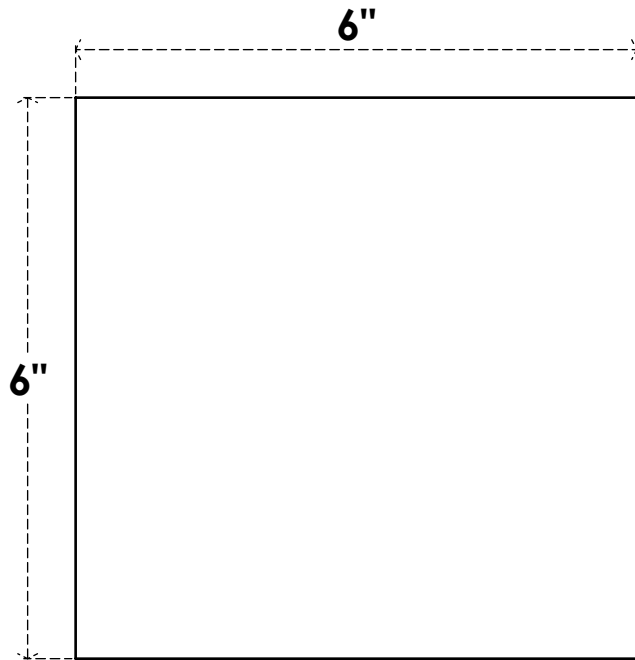

ROSP060X060X100SDG00

6"W X 6"H X 1"P STANDARD SEDGWICK ROSETTE WITH SQUARE EDGE, ARCHITECTURAL GRADE PVC

FRONT

SIDE

EKENA MILLWORK
2300 WEST MAIN ST.
CLARKSVILLE, TX 75426
TOLL FREE: 866-607-0453
WWW.EKENAMILLWORK.COM